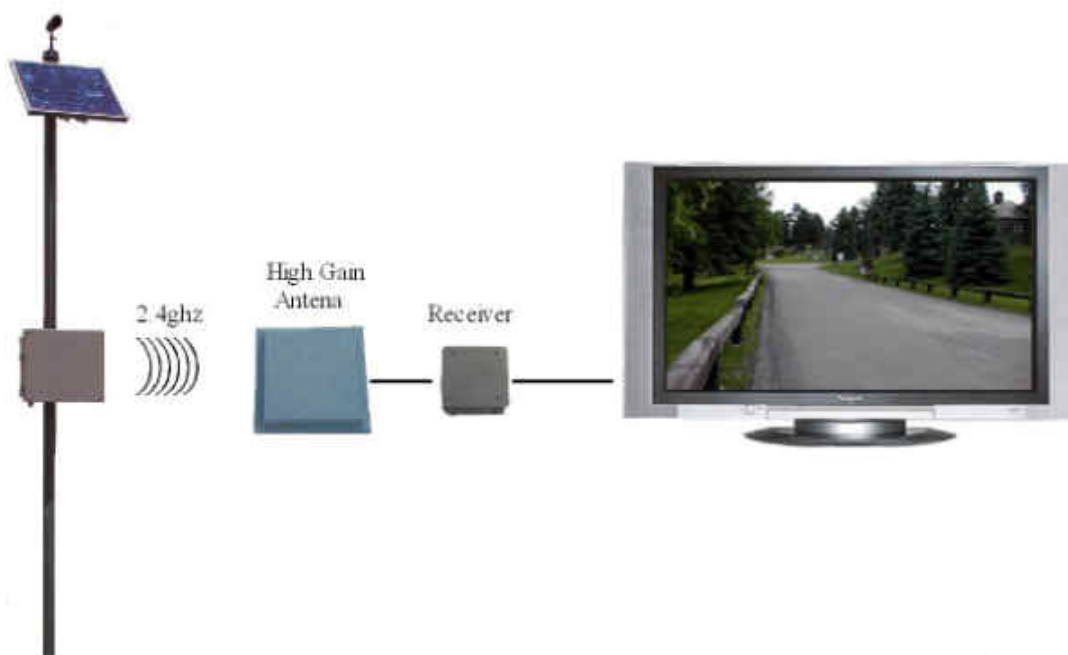

ONE CADDYCAM SYSTEM COMPLETE

PRICE $ 6,000

DEL: 3 WEEKS
FOB: FACTORY

OPERATION THEORY

This is a basic application where a unit is being monitored by the video input on a standard television.